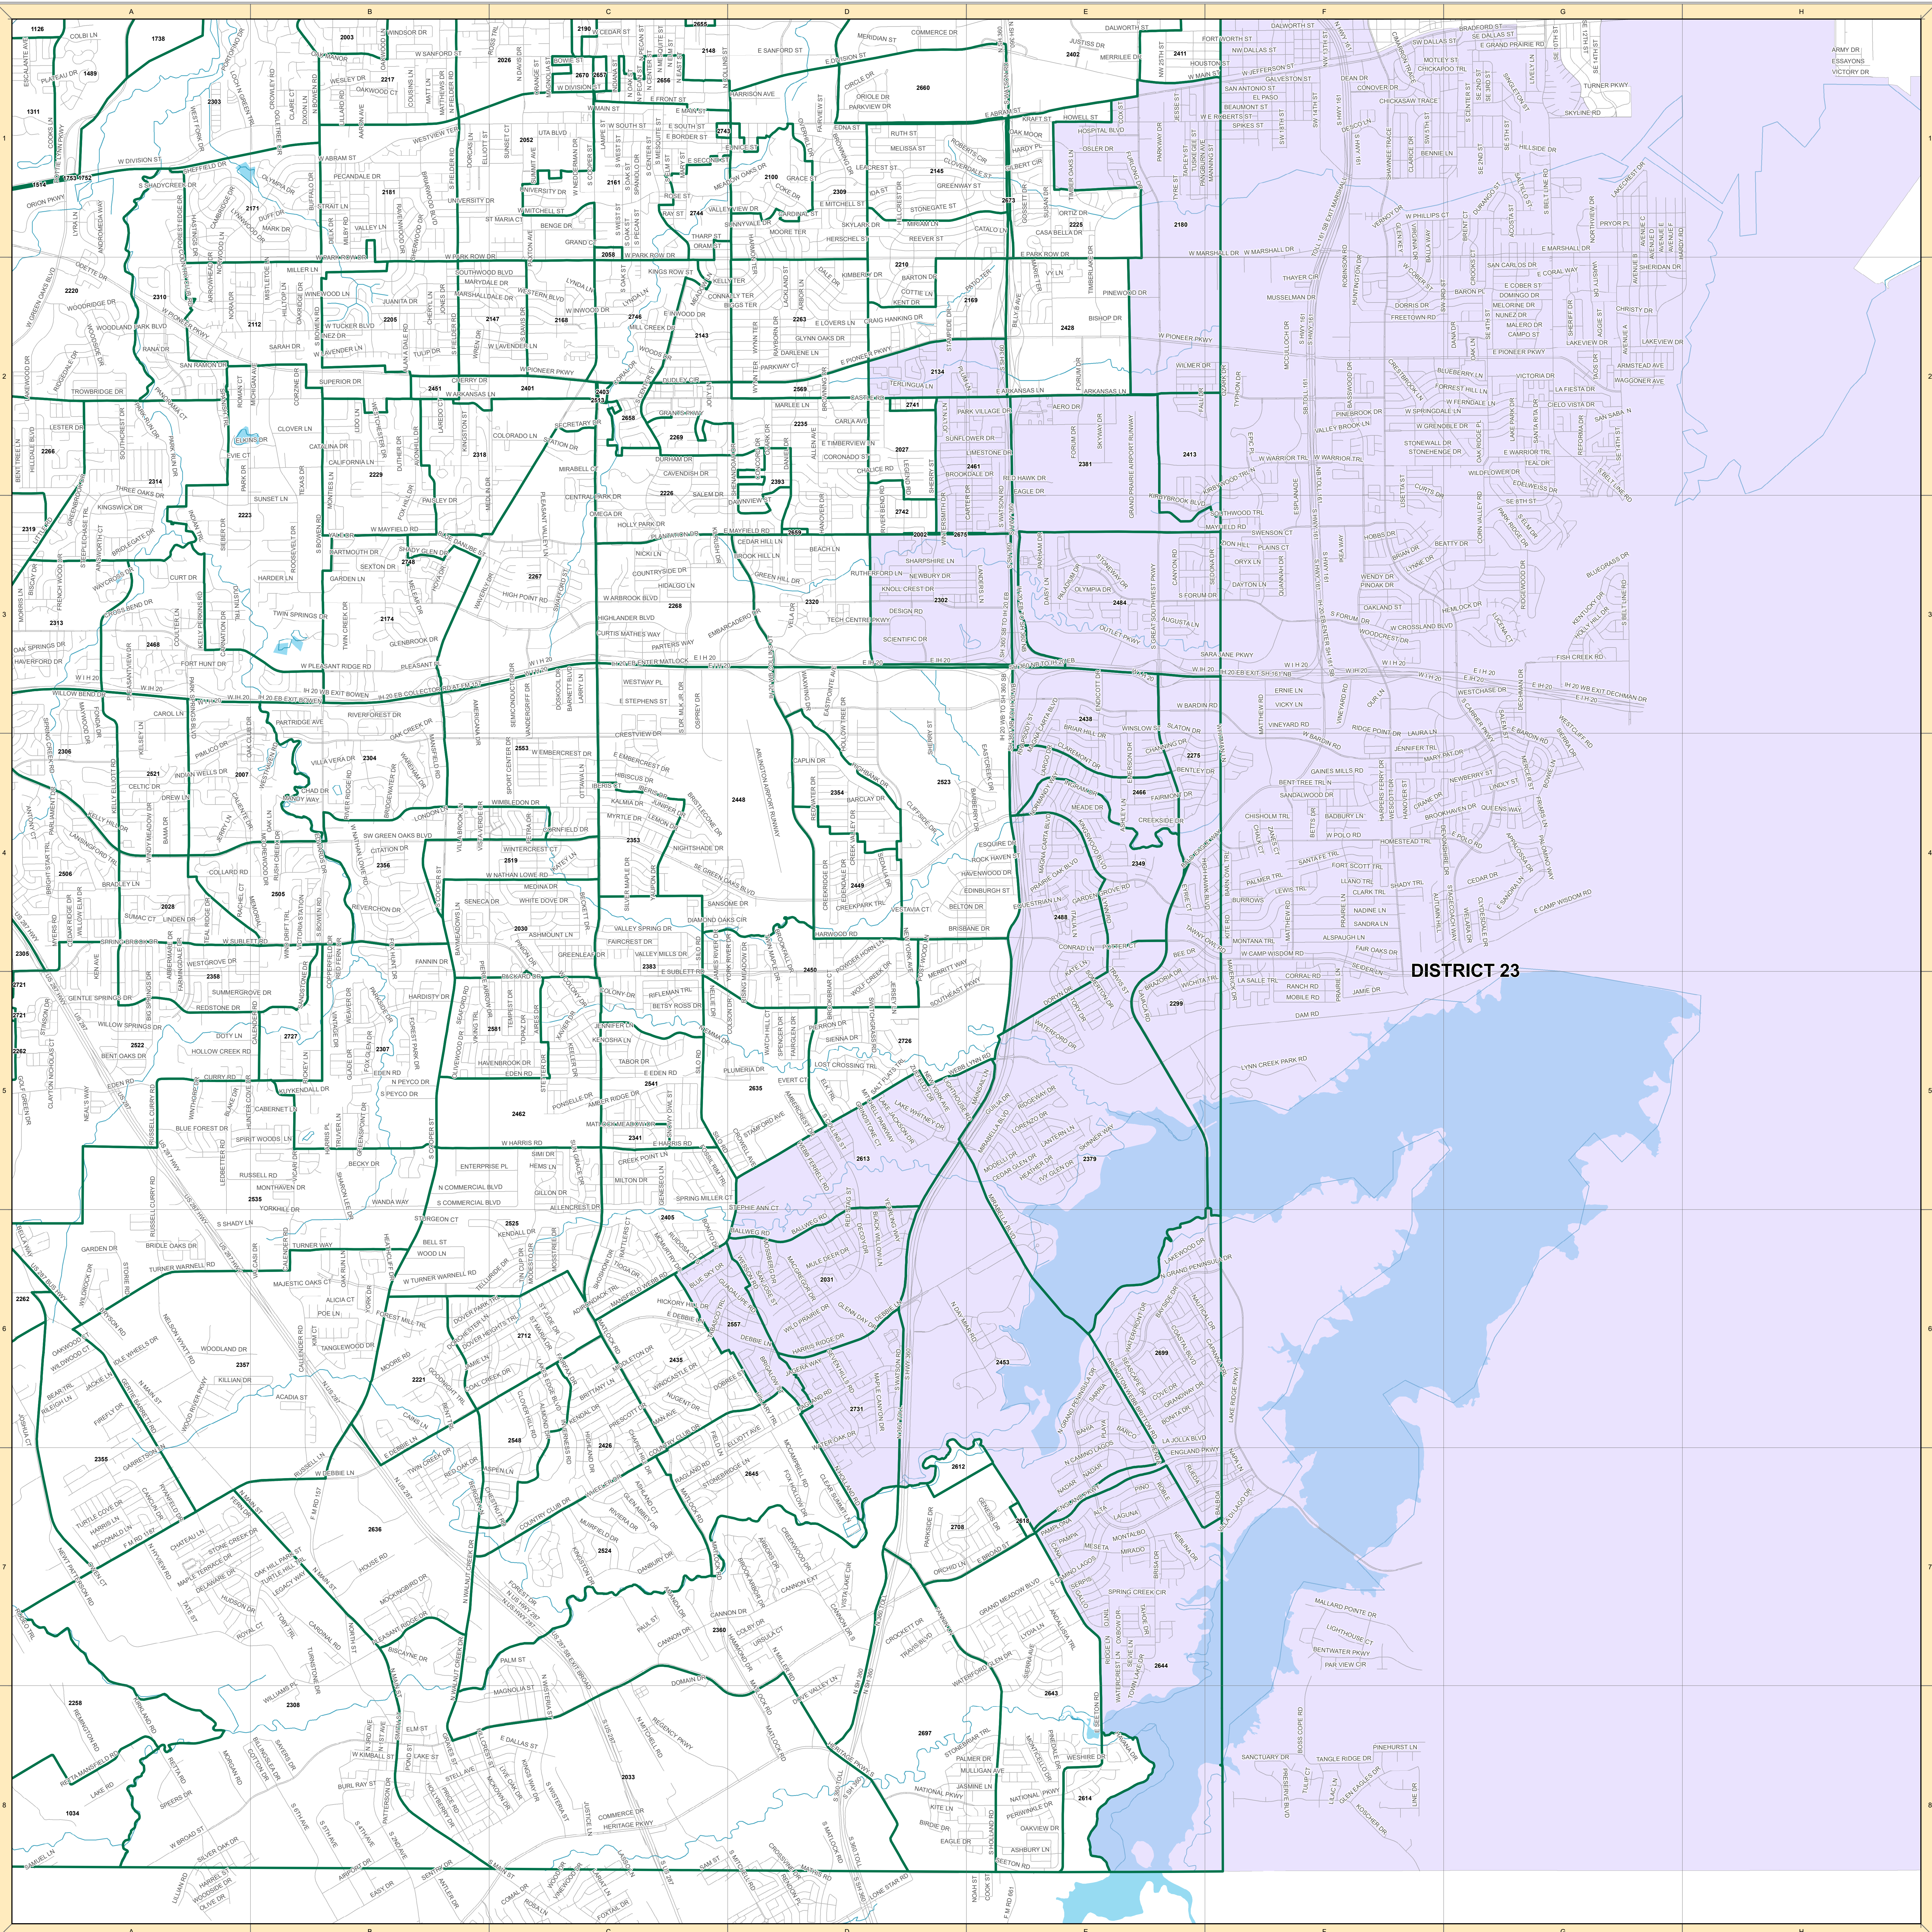

TARRANT COUNTY STATE SENATE DISTRICT 23 VOTING PRECINCTS EFFECTIVE JANUARY 01, 2022

Printed January 26, 2023

Heider Garcia
Elections Administrator
Tarrant County, TX
***

2020 Census Population 2,110,640
***

Not For Reproduction

0 0.5 1 2 Miles

817-831-VOTE (8683)

DISTRICT 23