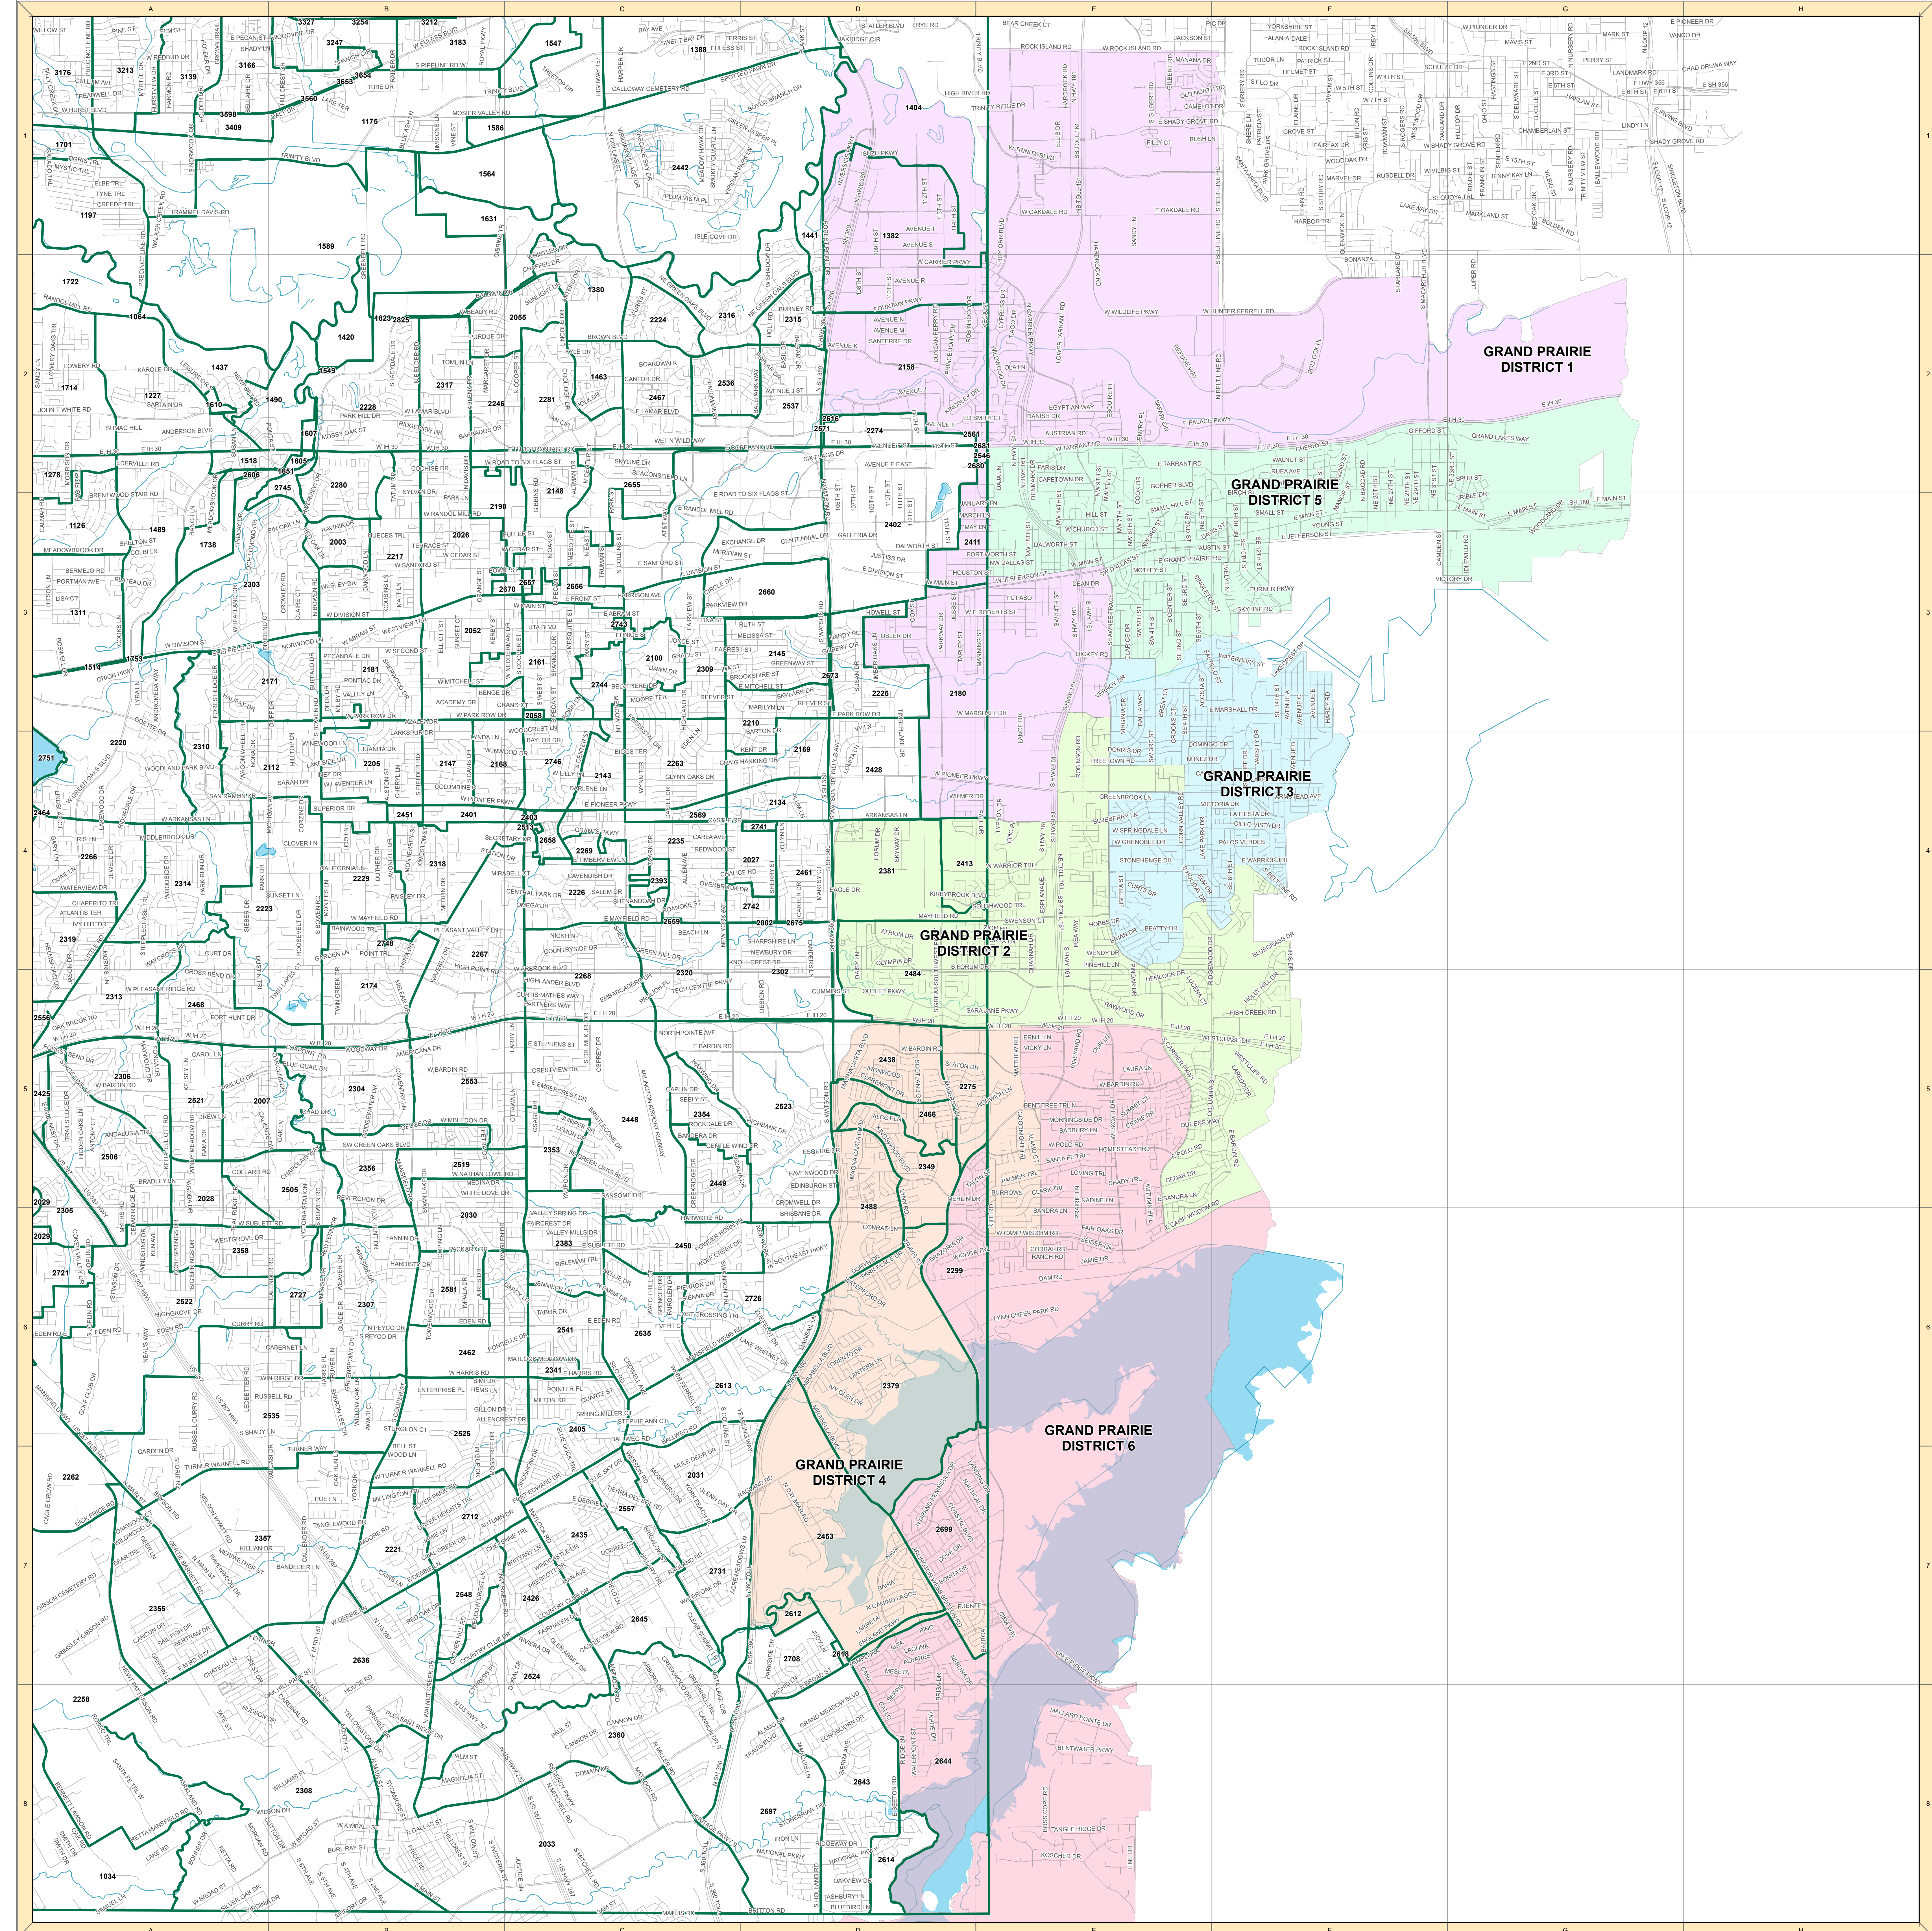

TARRANT COUNTY CITY OF GRAND PRAIRIE CITY COUNCIL DISTRICTS VOTING PRECINCTS EFFECTIVE JANUARY 01, 2022

PRINTED February 08 2023

Heider Garcia
Elections Administrator
Tarrant County, TX
***
817-831-VOTE (8683)

2020 Census Population 2,110,640
***

Not For Reproduction

0 1 2 4 Miles