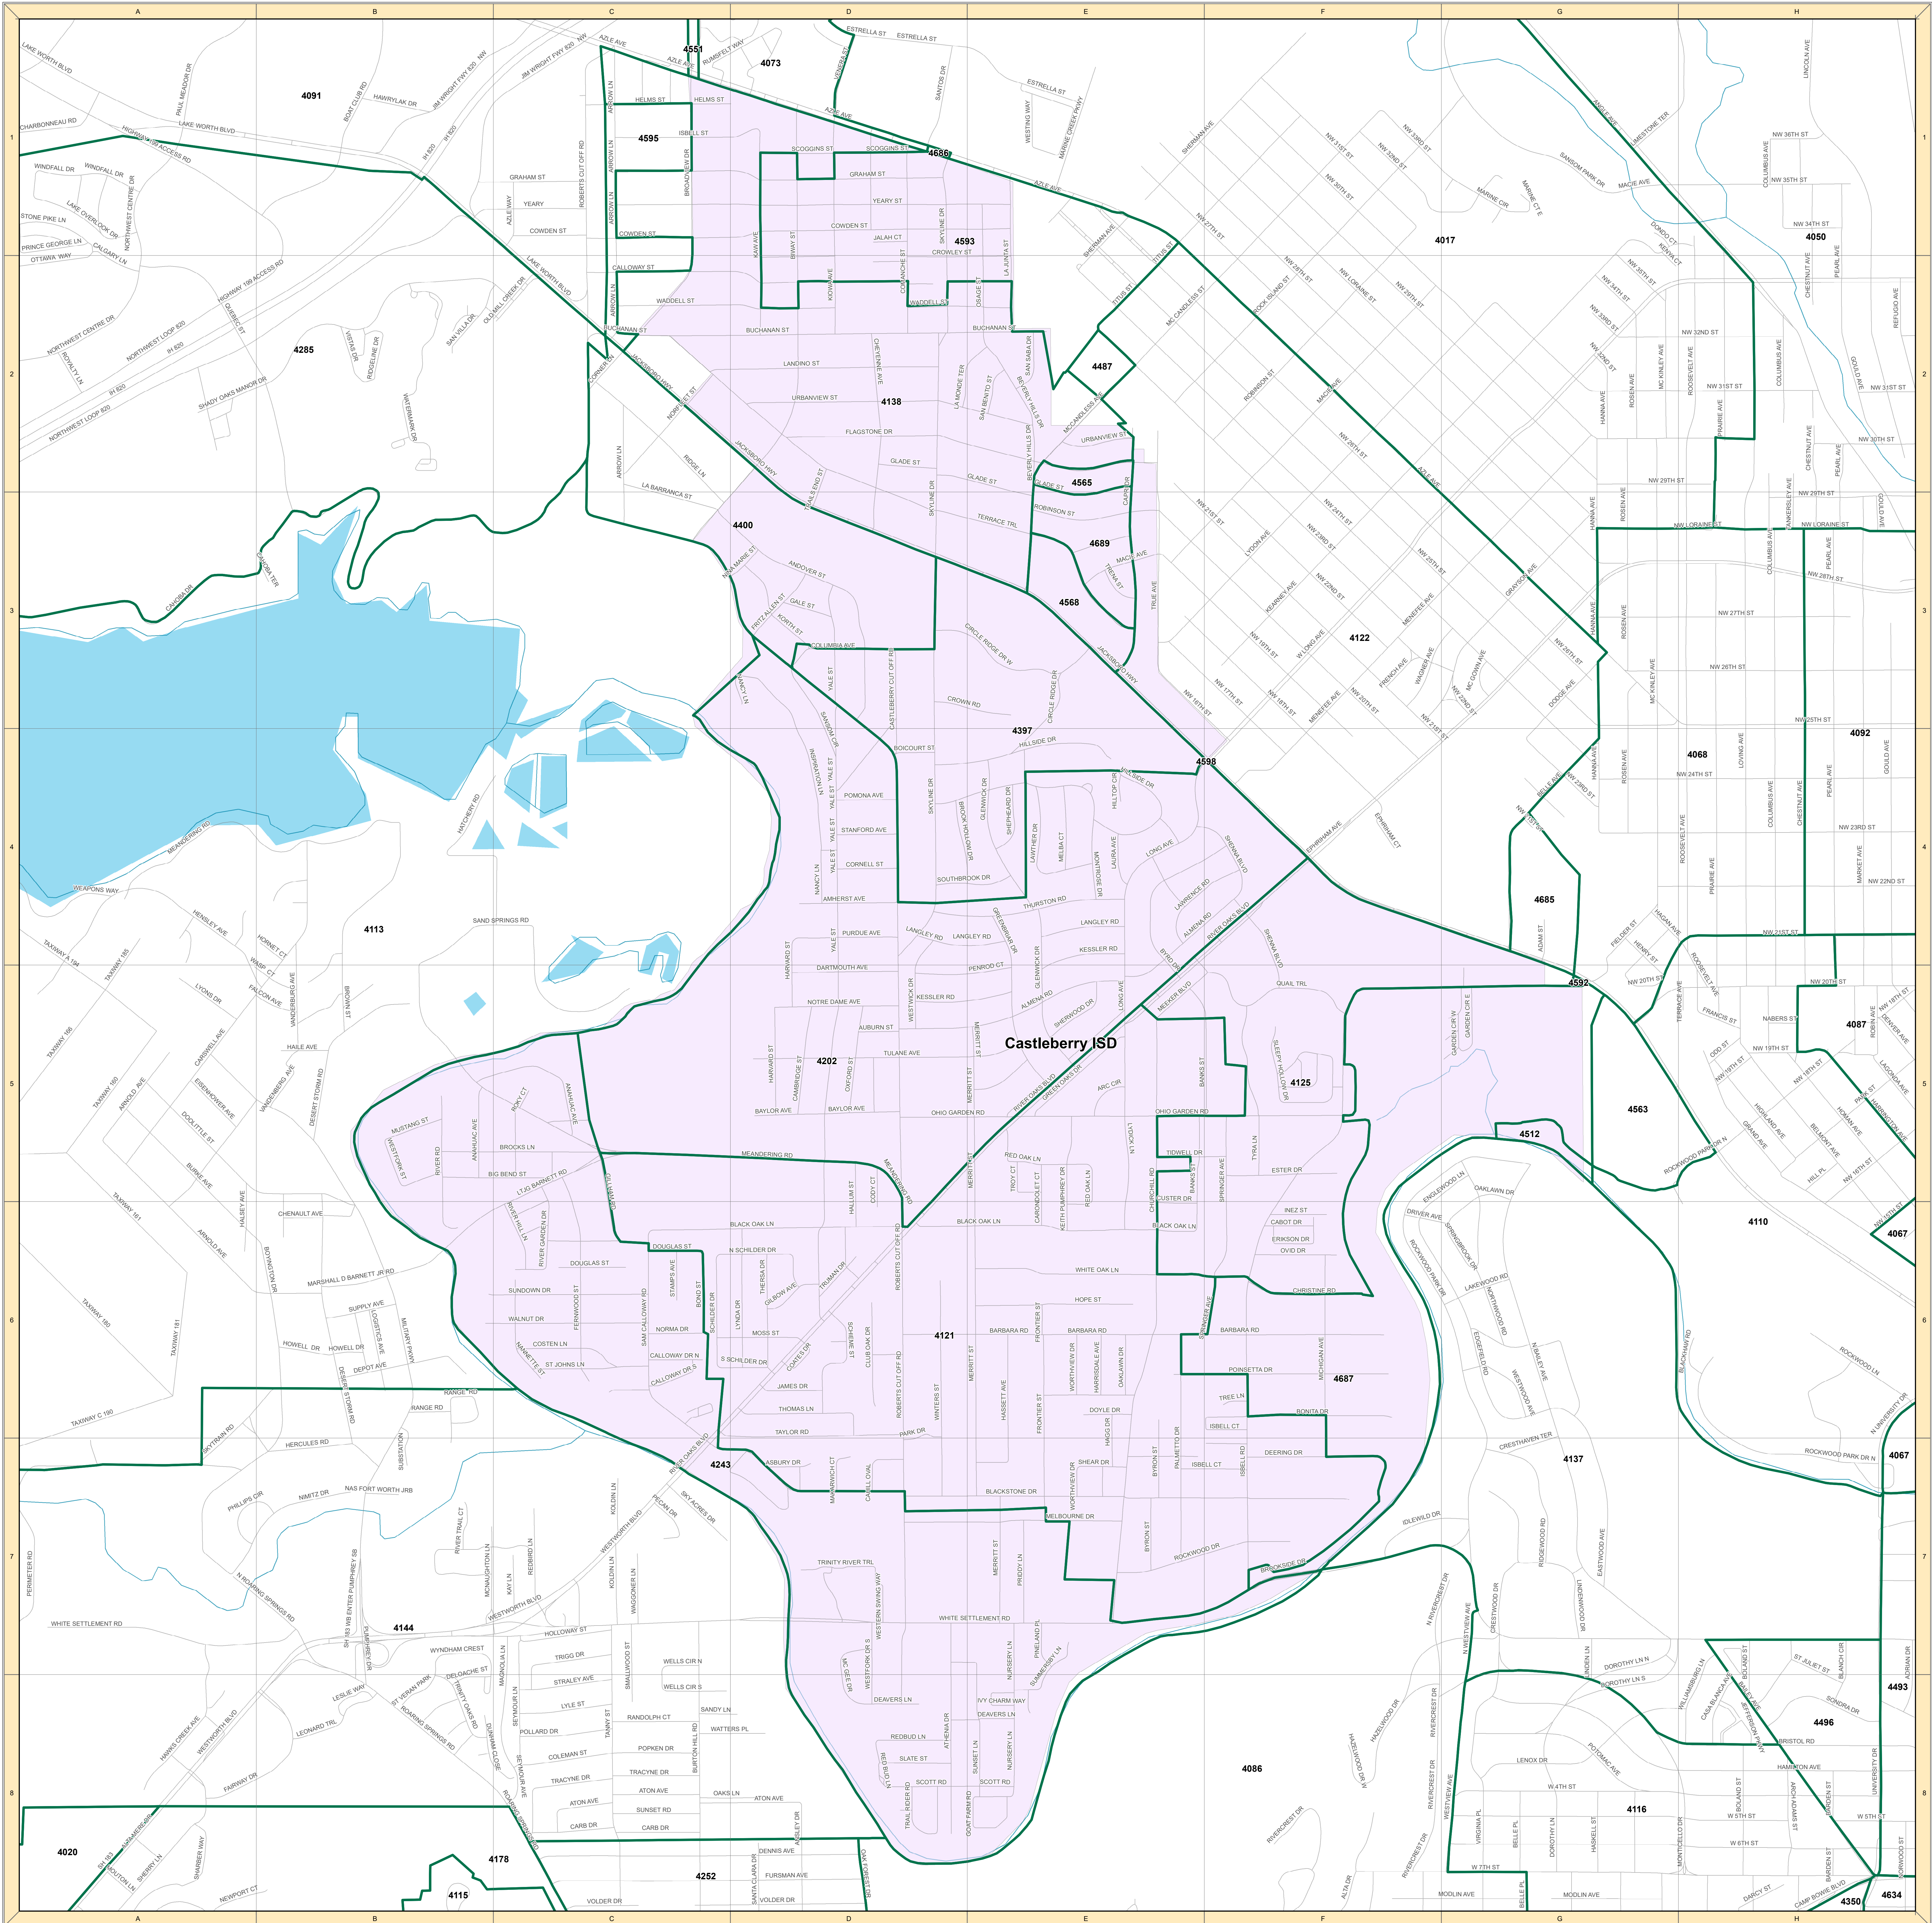

TARRANT COUNTY CASTLEBERRY ISD VOTING PRECINCTS EFFECTIVE JANUARY 01, 2022

PRINTED January 30, 2023

Heider Garcia
Elections Administrator
Tarrant County, TX
***
817-831-VOTE (8683)

2020 Census Population 2,110,640
***

Not For Reproduction

0 0.125 0.25 0.5 Miles

Castleberry ISD